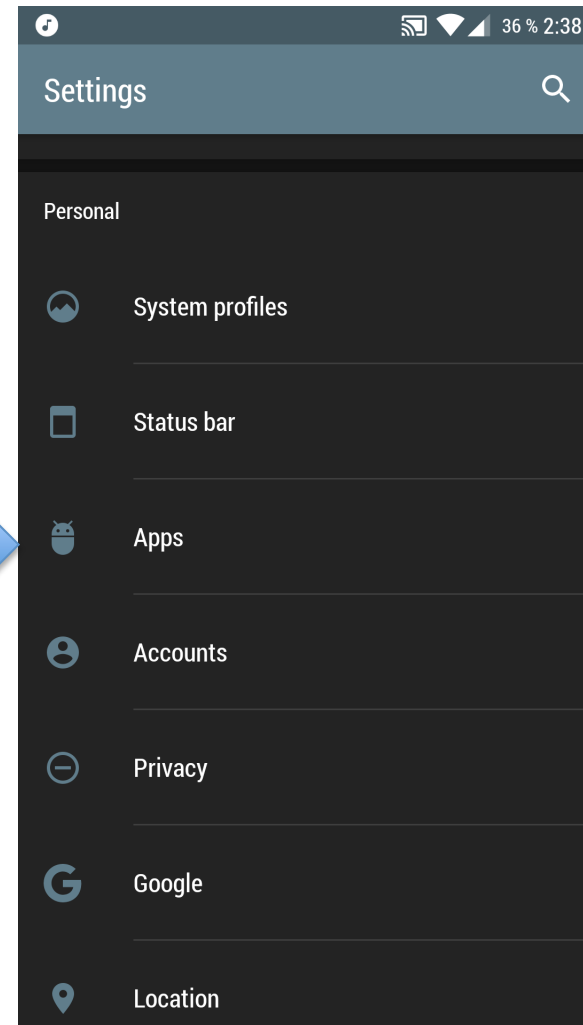

# Having an issue with screen overlay (Android)

1. Open Settings

2. Go to Apps

3. Chose configuration

4. Chose Draw over other apps

5. Select app(s)

6. Turn overlay off. Repeat for all (or until problem is gone)