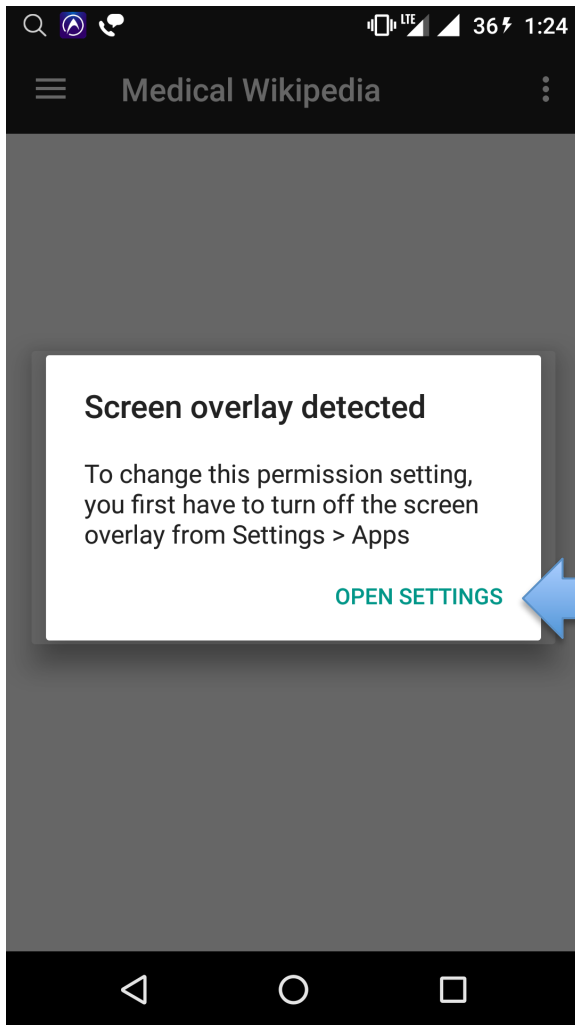

# Having an issue with screen overlay (Android)

1. Open Settings

2. Go to Apps

3. Chose configuration

4. Chose Draw over other apps

5. Select app(s)

6. Turn overlay off. Repeat for all (or until problem is gone)