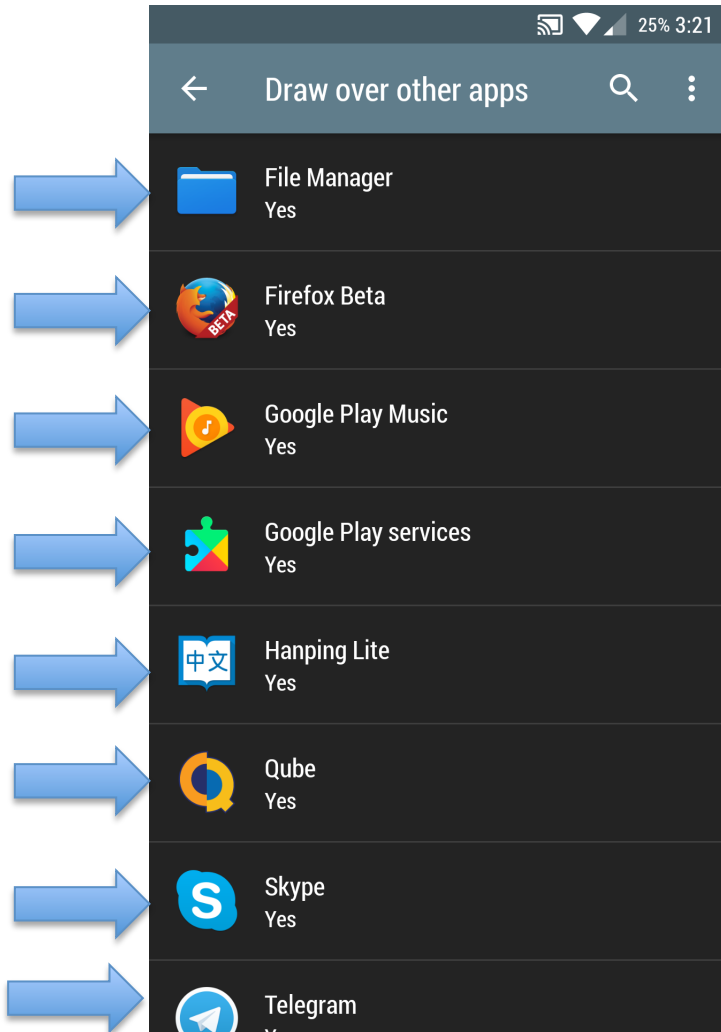

# Having an issue with screen overlay (Android)

1. Open Settings

2. Go to Apps

3. Chose configuration

4. Chose Draw over other apps

5. Select app(s)

6. Turn overlay off. Repeat for all (or until problem is gone)