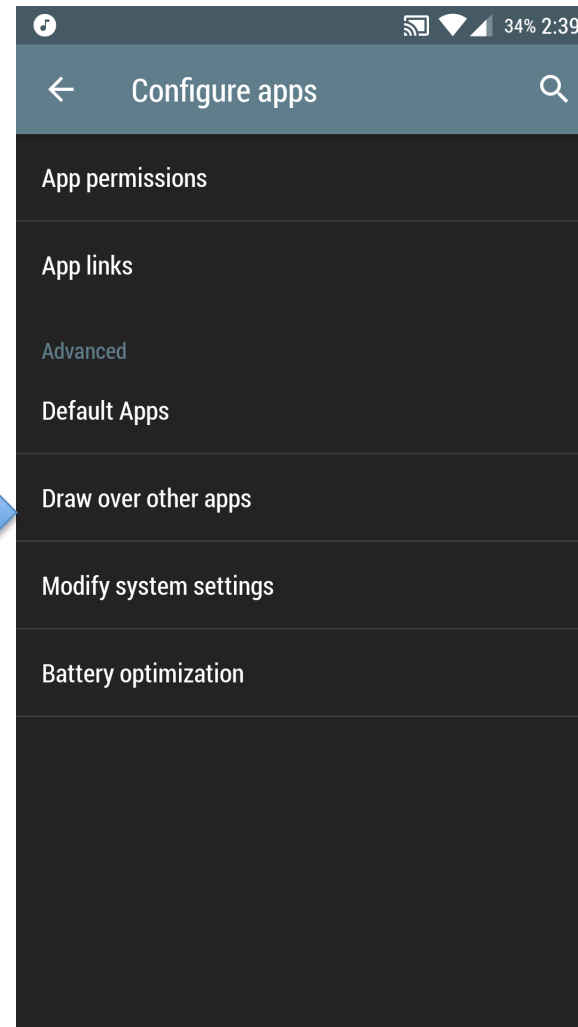

# Having an issue with screen overlay (Android)

1. Open Settings

2. Go to Apps

3. Chose configuration

4. Chose Draw over other apps

5. Select app(s)

6. Turn overlay off. Repeat for all (or until problem is gone)