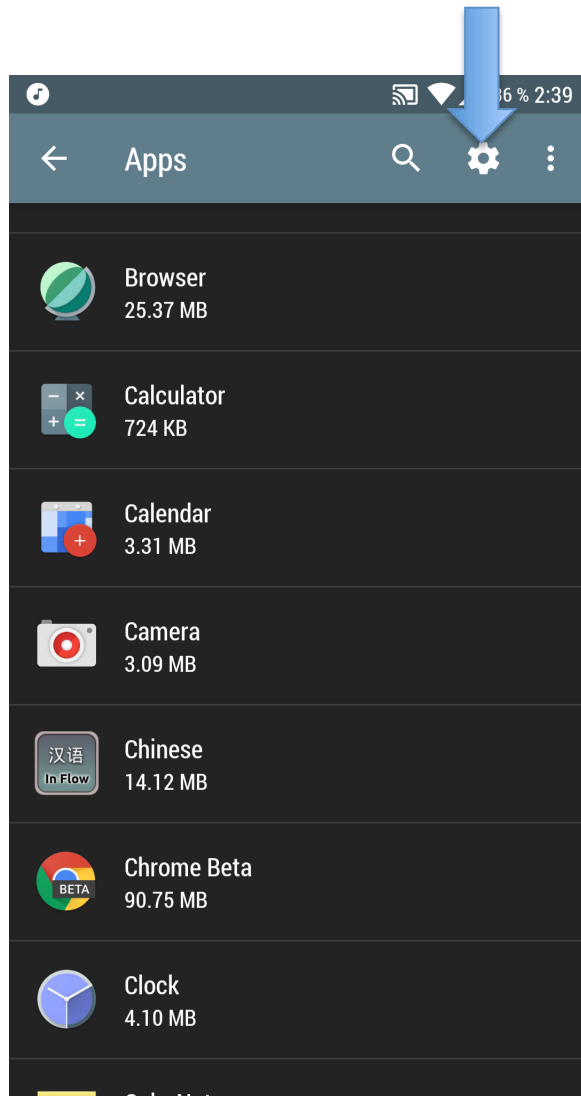

# Having an issue with screen overlay (Android)

1. Open Settings

2. Go to Apps

3. Chose configuration

4. Chose Draw over other apps

5. Select app(s)

6. Turn overlay off. Repeat for all (or until problem is gone)