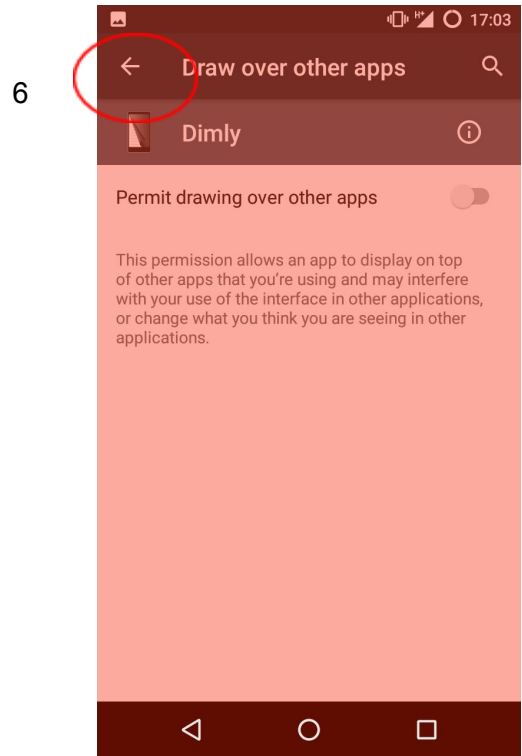

# Permission Issue Fix

Repeat steps 4-6 for each app that might be overlaying. Then restart Kiwix and you should be able to grant the needed permission.