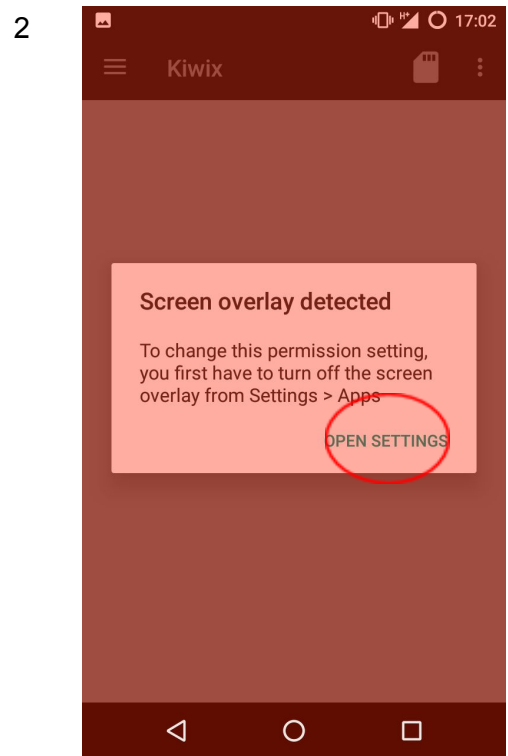

# Permission Issue Fix

Repeat steps 4-6 for each app that might be overlaying. Then restart Kiwix and you should be able to grant the needed permission.