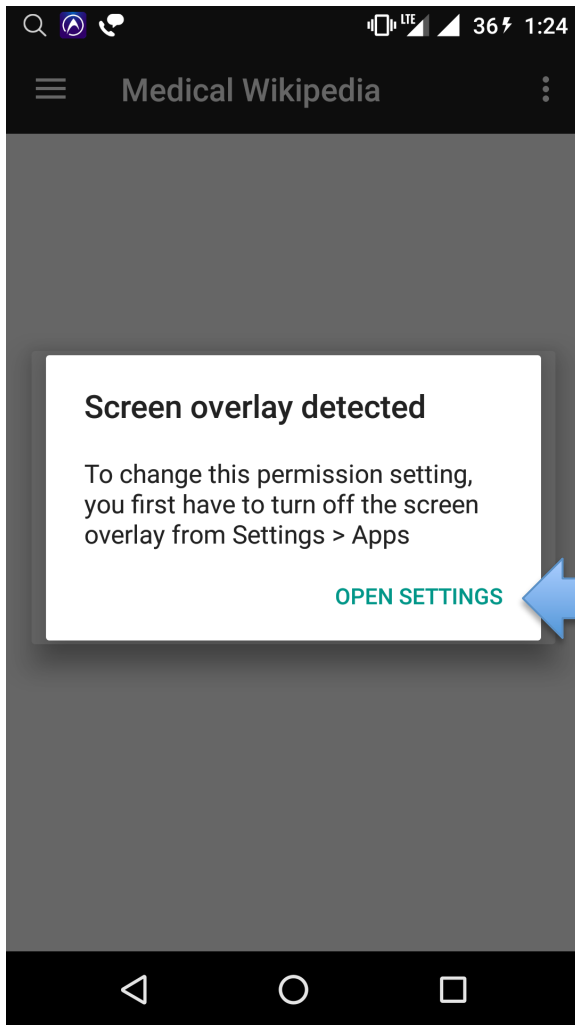

Having an issue with screen overlay (Android)

1. Open Settings

2. Go to Apps

3. Chose configuration

4. Chose Draw over other apps

5. Select each app

5. Turn overlay off. Repeat for all (or until problem is gone)