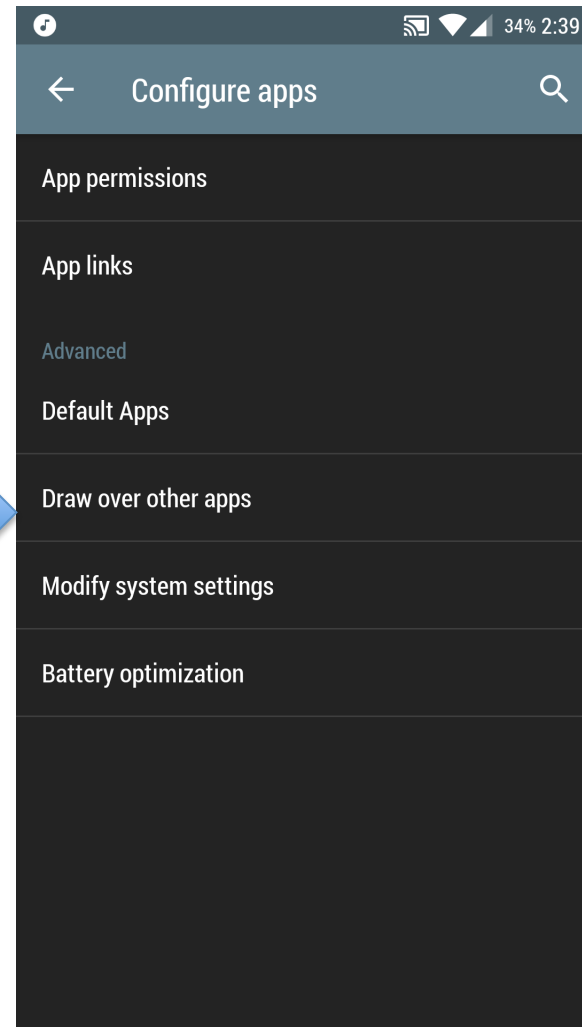

Having an issue with screen overlay (Android)

1. Open Settings

2. Go to Apps

3. Chose configuration

4. Chose Draw over other apps

5. Select each app

5. Turn overlay off. Repeat for all (or until problem is gone)