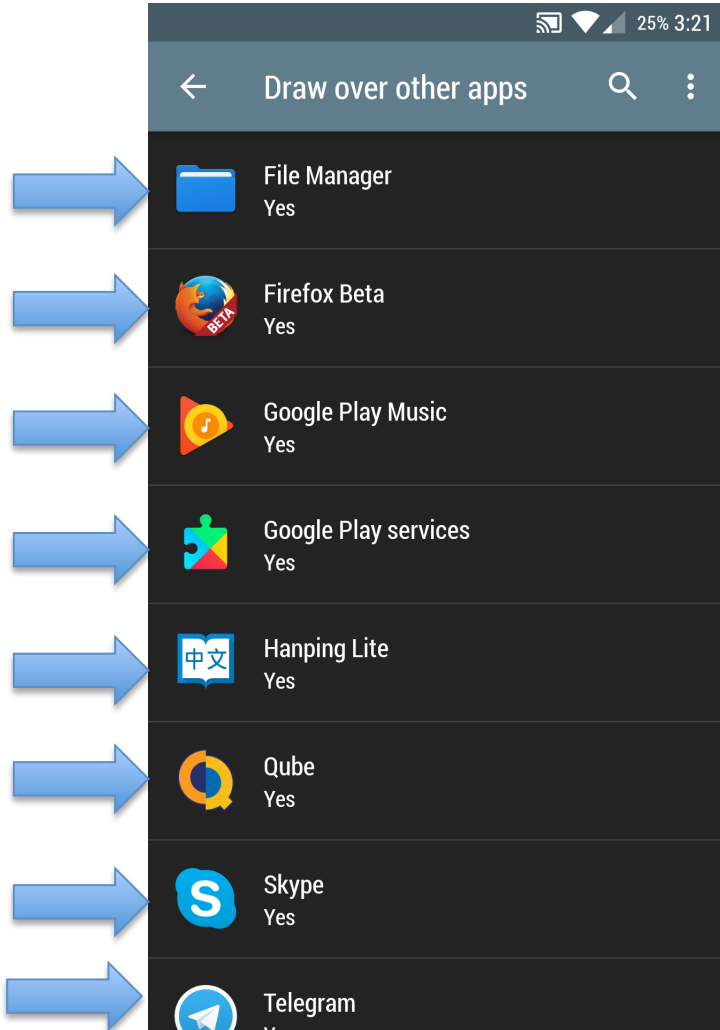

Having an issue with screen overlay (Android)

1. Open Settings

2. Go to Apps

3. Chose configuration

4. Chose Draw over other apps

5. Select each app

5. Turn overlay off. Repeat for all (or until problem is gone)