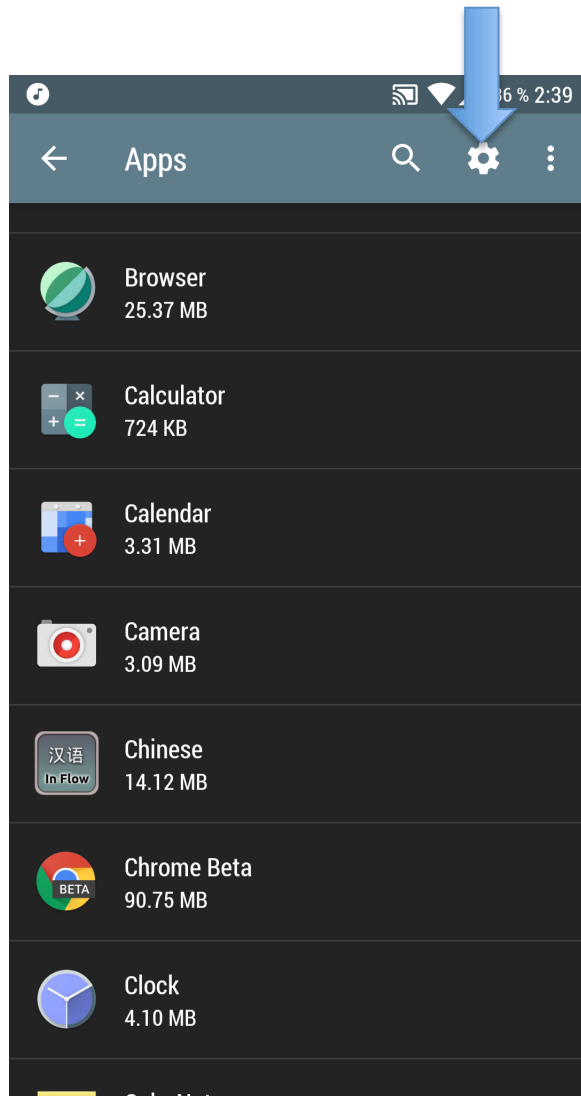

Having an issue with screen overlay (Android)

1. Open Settings

2. Go to Apps

3. Chose configuration

4. Chose Draw over other apps

5. Select each app

5. Turn overlay off. Repeat for all (or until problem is gone)