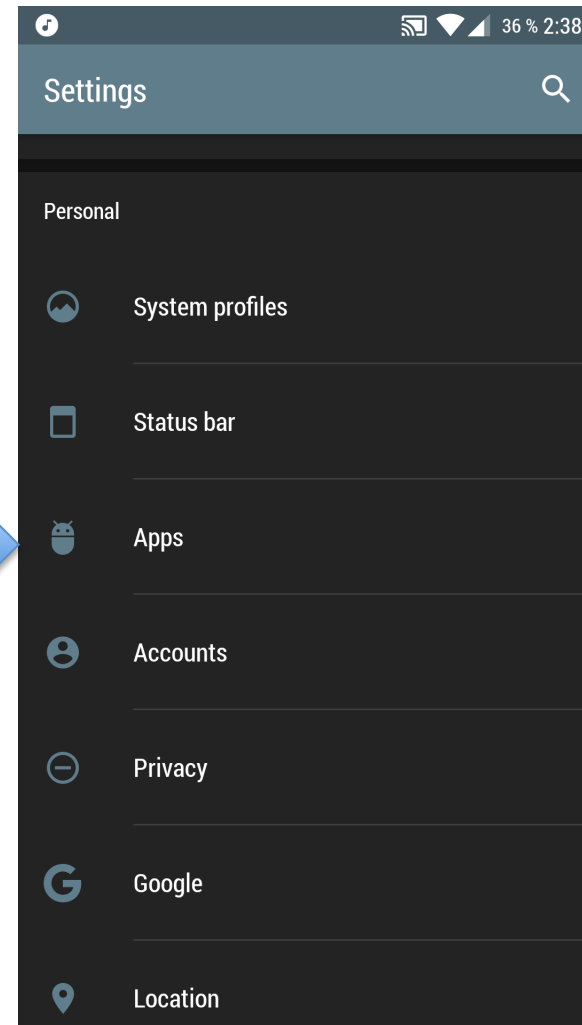

Having an issue with screen overlay (Android)

1. Open Settings

2. Go to Apps

3. Chose configuration

4. Chose Draw over other apps

5. Select each app

5. Turn overlay off. Repeat for all (or until problem is gone)